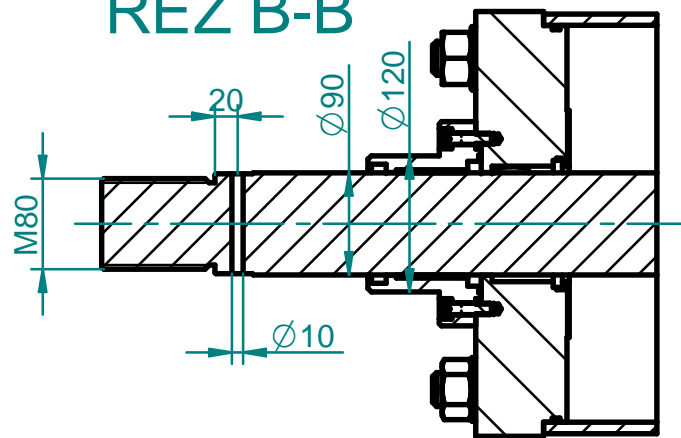

ŘEZ B-B

Pneumatic cylinder Dia:350, stroke 970, with damping, without magnet caps are from Al, tube is steel, seals NBR